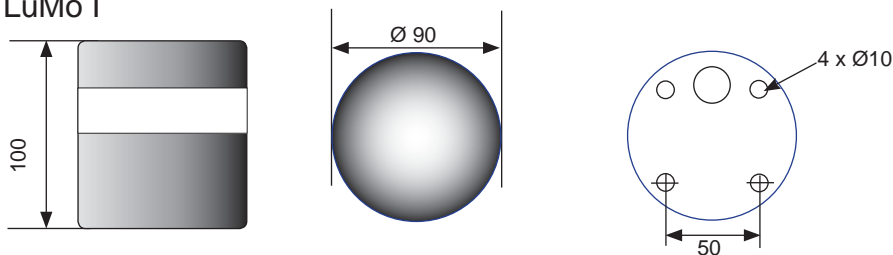

Luminous flux of the light source
4000K	180 lm (LuMo I) 270 lm (LuMo II)

Frame	HST AISI316
Input voltage	12 - 24 VDC (min. 9V - max. 36V)
Current consumption	0,2 A - 0,1 A (LuMo I) 0,29 A - 0,15 A (LuMo II)
Operating temperature	- 40 °C - + 60 °C
Life time	100.000 h with a 30% decrease in luminous flux
Warranty	Light unit: 6 years

Led-light: LuMo

Product code	Model	W	K	Led	Weight	Hight	
CEL140 261 250MT	LuMo I Led bollard Ø 90	2,5	4000	Rebel	0,7 kg	100 mm	
CEL140 262 250NT	LuMo II Led bollard Ø 140	3,5	4000	Rebel	1,25 kg	100 mm	

Spare part: LuMo

CEL340 261 2B0	Led light module Ø 90 mm	2,5	4000K	Rebel			
CEL340 262 2B0	Led light module Ø 140 mm	3,5	4000K	Rebel			

LuMo I