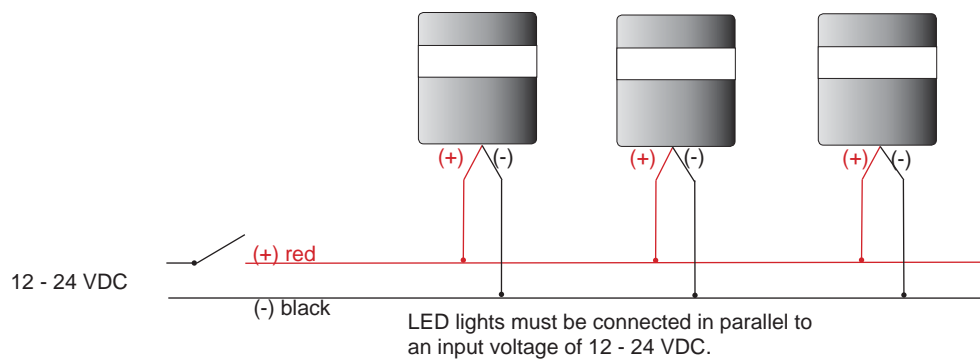

Led-light LuMo: Connection

Manufacturer:
Savled /Diranet Oy
Laitaatsillantie 3
57170 SAVONLINNA
FINLAND
Tel.+358 15 555 0031