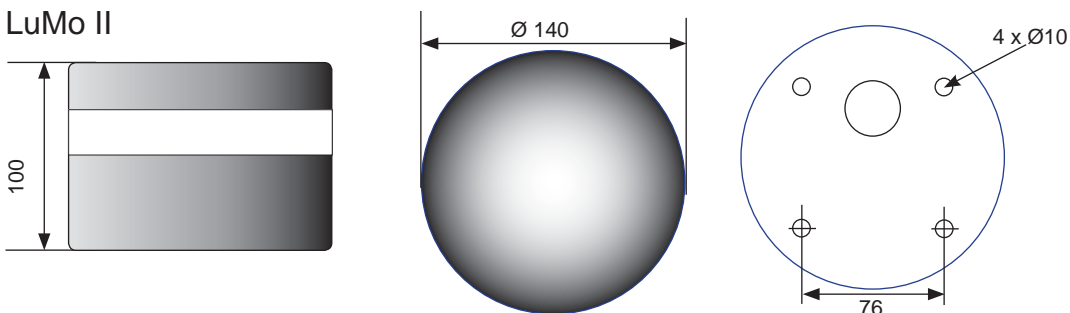

Luminous flux of the light source
4000K	180 lm (LuMo I) 270 lm (LuMo II)

Frame	HST AISI316
Input voltage	12 - 24 VDC (min. 9V - max. 36V)
Current consumption	0,2 A - 0,1 A (LuMo I) 0,29 A - 0,15 A (LuMo II)
Operating temperature	- 40 °C - + 60 °C
Life time	100.000 h with a 30% decrease in luminous flux
Warranty	Light unit: 6 years

Led-light: LuMo

Product code	Model	W	K	Led	Weight	Hight	
CEL140 261 250MT	LuMo I Led bollard Ø 90	2,5	4000	Rebel	0,7 kg	100 mm	
CEL140 262 250NT	LuMo II Led bollard Ø 140	3,5	4000	Rebel	1,25 kg	100 mm	

Spare part: LuMo

CEL340 261 2B0	Led light module Ø 90 mm	2,5	4000K	Rebel			
CEL340 262 2B0	Led light module Ø 140 mm	3,5	4000K	Rebel			

LuMo I

LuMo II