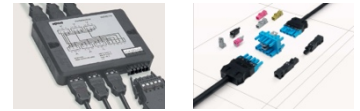

Construction

Body	Aluminum extrusion, blank anodised 15 µm
Wall thickness	3,5 mm
Length	6 meter (58 kg)
Fixing	4 brackets
Connection	black TPU connection profile

BB Goulotte 2.0

Dimensions

Optional

- Electrical connection box for easily plug and play the BB Plugins Symmetric and Asymmetric.
- Galvanic separation brackets
- External E-box + EM: aluminium casing with driver installed externally, up to 16m from the BB Plugin Symmetric / Asymmetric with integration of an Emergency Module (EM), including battery and status LED indicator (easily replaceable battery).

References

Number	Reference	Description
1	BBGOULOTTE2.0	6m blank anodized aluminum tray (no connections, cabling & connectors, no mounting brackets & connection profile, no plates, no luminaires)
2	BBGOULCP446	Aluminum close profile plate type long - 446mm - (complete covered, no opening)
3	BBGOULCP223	Aluminum close profile plate type court - 223mm - (complete covered, no opening)
4	BBGOULTPUCP	Thermoplastic polyurethane (TPU) connection profile (black)
5	BBGOULBRACKET	Stainless steel mounting bracket type pendule (1pc)
6	BBGOULCOBRA	Aluminum connection bracket (1pc), to connect multiple BB Goulotte 2.0
7	BBGOULCABLOCK	Cable lock in Polyoxymethylene (POM) white, keeps installed cables locked in the BB Goulotte 2.0
8	BBGOULENDPLATE	Aluminium end plate to close the end of a BB Goulotte 2.0