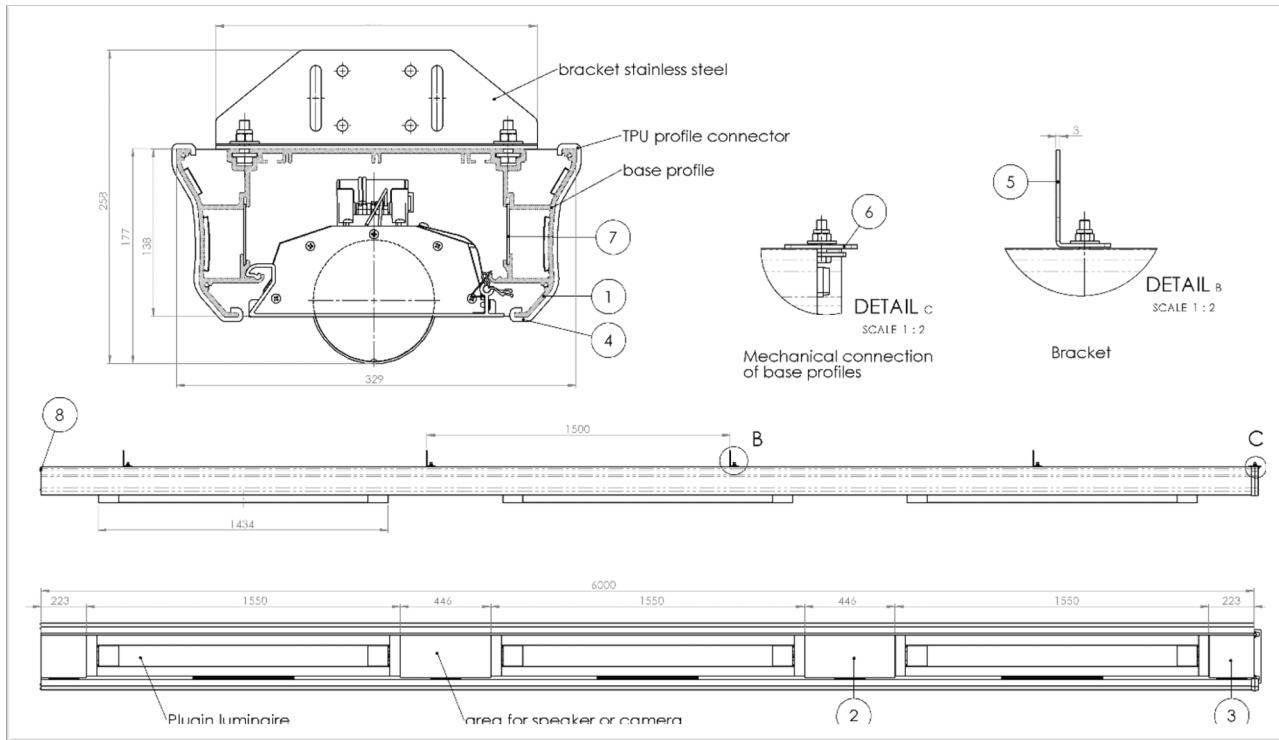

Product description

The BB Goulotte 2.0 is a heavy-duty multi functional cable tray of maximal 6 meter in anodized aluminum. The BB Goulotte 2.0 is designed to integrate the BB Plugins (Symmetric and Asymmetric), cameras and speakers by a click and play process and it enables management for different types of wires and cables (up to 20cm²).

Construction

Body	Aluminum extrusion, blank anodised 15 µm
Wall thickness	3,5 mm
Length	6 meter (58 kg)
Fixing	4 brackets
Connection	black TPU connection profile

BB Goulotte 2.0

Dimensions

Optional

- Electrical connection box for easily plug and play the BB Plugins Symmetric and Asymmetric.
- Galvanic separation brackets
- External E-box + EM: aluminium casing with driver installed externally, up to 16m from the BB Plugin Symmetric / Asymmetric with integration of an Emergency Module (EM), including battery and status LED indicator (easily replaceable battery).

References

Number	Reference	Description
1	BBGOULOTTE2.0	6m blank anodized aluminum tray (no connections, cabling & connectors, no mounting brackets & connection profile, no plates, no luminaires)
2	BBGOULCP446	Aluminum close profile plate type long - 446mm - (complete covered, no opening)
3	BBGOULCP223	Aluminum close profile plate type court - 223mm - (complete covered, no opening)
4	BBGOULTPUCP	Thermoplastic polyurethane (TPU) connection profile (black)
5	BBGOULBRACKET	Stainless steel mounting bracket type pendule (1pc)
6	BBGOULCOBRA	Aluminum connection bracket (1pc), to connect multiple BB Goulotte 2.0
7	BBGOULCABLOCK	Cable lock in Polyoxymethylene (POM) white, keeps installed cables locked in the BB Goulotte 2.0
8	BBGOULENDPLATE	Aluminium end plate to close the end of a BB Goulotte 2.0