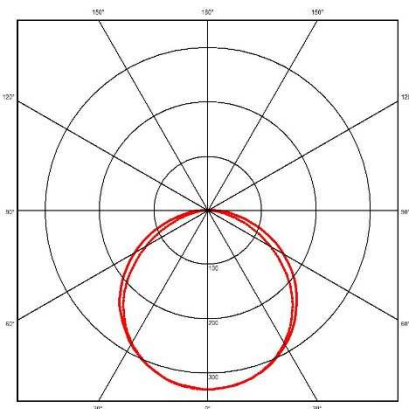

www.bblightpipe.com

member of the TKH Group