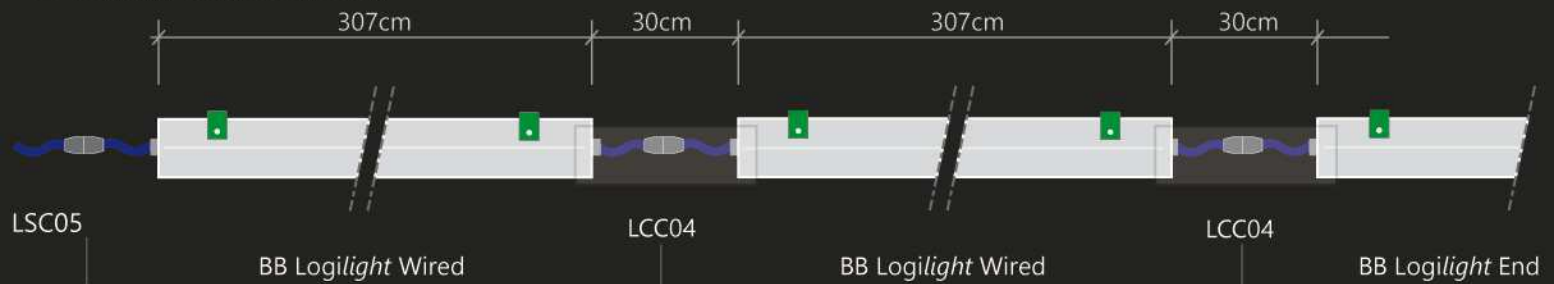

BB Logilight Connection Setup

Types and dimensions

Type	Length	Power	Weight	Lumen	efficiency	Reflector
L15-SBW	157cm	29,5 W	3 kg	4026 lm	136 lm/W	Symmetric Basic
L15-SNW	157cm	29,5 W	3 kg	3910 lm	133 lm/W	Symmetric Narrow
L30-SBW	307cm	56,9 W	6 kg	8052 lm	142 lm/W	Symmetric Basic
L30-SNW	307cm	56,9 W	6 kg	7820 lm	137 lm/W	Symmetric Narrow

Additional Parts

SCW	Start Cable 0,5m with Plug & Play connector
CC04	Cover for the gap between the fixtures to create a continuous line