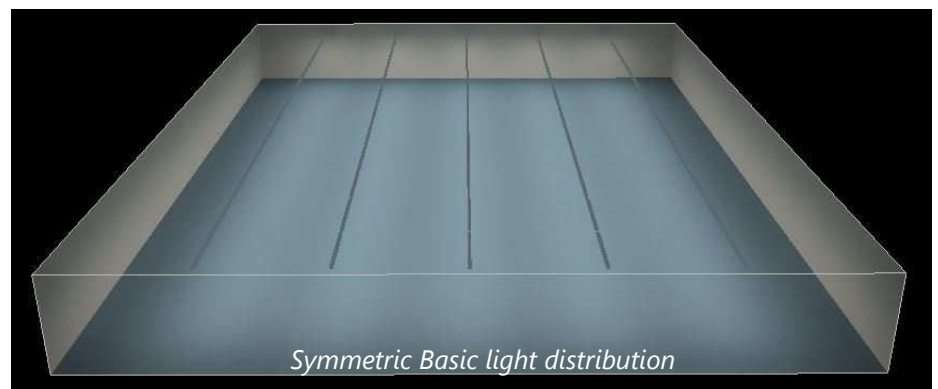

www.bblightpipe.com

member of the TKH Group