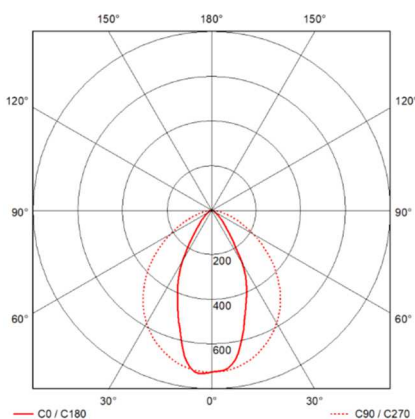

Symmetric Narrow light distribution at 10m