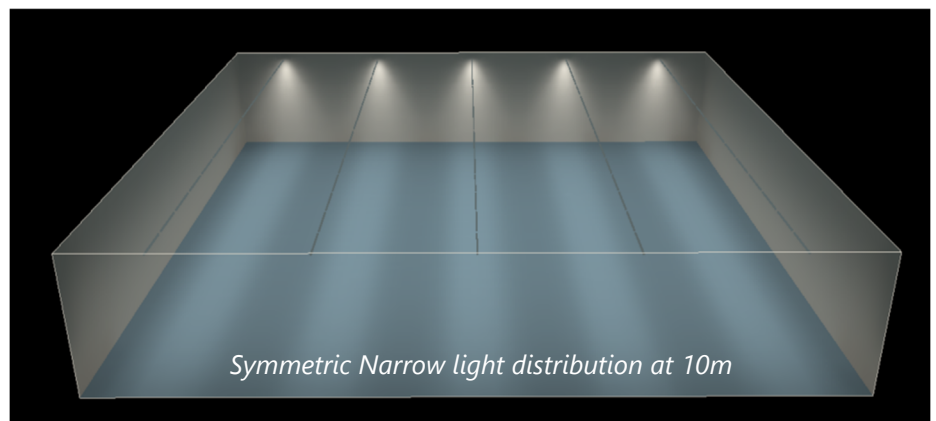

Symmetric Narrow light distribution at 10m