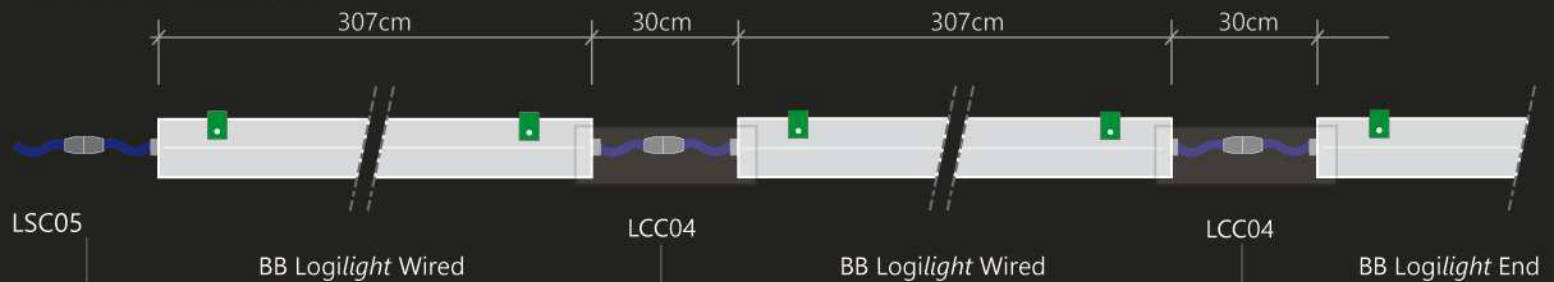

BB Logilight Connection Setup

Types and dimensions

Type	Length	Power	Weight	Lumen	efficiency	Reflector
L15-SBW	157cm	29,5 W	3 kg	4026 lm	136 lm/W	Symmetric Basic
L15-SNW	157cm	29,5 W	3 kg	3910 lm	133 lm/W	Symmetric Narrow
L30-SBW	307cm	56,9 W	6 kg	8052 lm	142 lm/W	Symmetric Basic
L30-SNW	307cm	56,9 W	6 kg	7820 lm	137 lm/W	Symmetric Narrow

Additional Parts

- SCW Start Cable 0,5m with Plug & Play connector
- CC04 Cover for the gap between the fixtures to create a continuous line