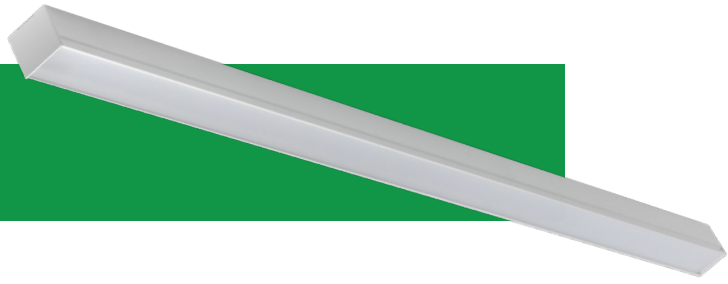

GFL series

GFL series(IP20) luminaires offers excellent value for money, as well as stylish and graceless design. The GFL series is designed for commercial and office premises and can also be used in dry warehouses. Luminaires can be installed surface, lighting suspension rails, wire hang or adjusted ramp bracket option.

Physical information

Body:	Aluminium
Diffuser:	PMMA
Color:	White
Size:	11421 / 1632 / 2282 x 44 x 48mm
Weight:	1,6kg/1,9kg/2,7kg
IP-class	IP20
IK-class	IK08
Operating temperature	-20 - +40°C
Installation:	Quick clip, surface
Optional accessory	Suspension rail / Wire suspension / Ramp mounting
Warranty:	5 years
Luminaire Lifetime (L70)	100 000h