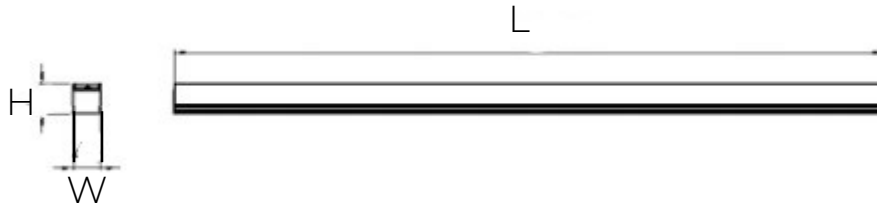

Dimensions

Type	Dimensions (mm)		
	L	H	W
GFL11	1142	48	44
GFL16	1632		
GFL23	2282