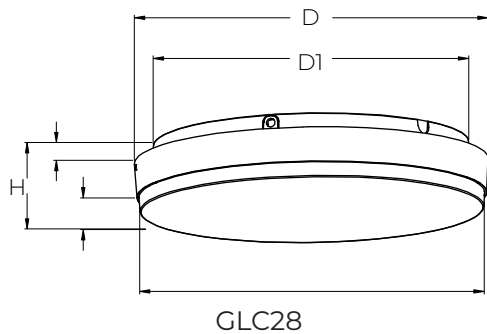

GLC28

GLC40

Photometric information

Luminous flux:	1100lm - 2800lm
Color temperature:	3000K/4000K/5700K
CRI:	CRI>80
SDCM:	3 step
Optics:	120°
Luminous efficacy:	Up to 116 lm/W

Electrical information

Voltage:	220 - 240VAC
Frequency:	50 - 60Hz
Power:	10W - 25W
PF:	>0,9
THD:	<20%
Dimming:	On/Off, DALI, Emergency, DALI+Emergency

Physical information

Body:	GLC28:PP/ GLC40:PC
Diffuser:	GLC28:PP/ GLC40:PC
Color:	White RAL 9016
Size:	Ø275x65mm/Ø400x58mm
Weight:	0,86kg/1,92kg
IP-class	IP54
IK-class	IK08
Operating temperature	-20 - +35°C
Installation:	Surface
Optional accessory	-
Warranty:	5 Years
Luminaire Lifetime (L70)	70 000 h

Technical specifications

Product code	Luminous flux	Control	CRI	CCT	Power	IP-class	Efficacy
GLC-series Ø275mm versions							
GLC2821S83C	2100lm	On/off+sensor	CRI>80	3000K/4000K/5700K	18 W	IP54	116lm/W
GLC2828N83C	1100lm - 2800lm	On/off	CRI>80	3000K/4000K/5700K	10W/15W/18W/25W	IP54	112lm/W
GLC2828N83CEM	1100lm - 2800lm	On/Off+Emergency	CRI>80	3000K/4000K/5700K	10W/15W/18W/25W	IP54	112lm/W
GLC-series Ø400mm versions							
GLC4028N83C	2800lm	On/off	CRI>80	3000K/4000K/5700K	25 W	IP54	112lm/W
GLC4028S83C	2800lm	On/off+sensor	CRI>80	3000K/4000K/5700K	25 W	IP54	112lm/W
GLC4028D83C	2800lm	DALI	CRI>80	3000K/4000K/5700K	25 W	IP54	112lm/W
GLC4028D83CEM	2800lm	DALI+Emergency	CRI>80	3000K/4000K/5700K	25 W	IP54	112lm/W

We reserve the right to change the data without prior notice. Tolerance apply: Power +/- 7% and Luminous flux +/- 7%.

Dimensions

Dimensions (mm)			
Type	D	D1	H
GLC28	275	245	65
GLC40	400	383	58

Light distribution