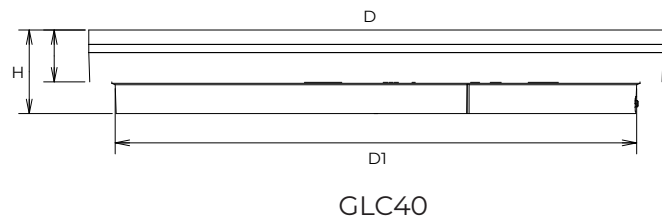

Physical information

Body:	GLC28:PP/ GLC40:PC
Diffuser:	GLC28:PP/ GLC40:PC
Color:	White RAL 9016
Size:	Ø275x65mm/Ø400x58mm
Weight:	0,86kg/1,92kg
IP-class	IP54
IK-class	IK08
Operating temperature	-20 - +35°C
Installation:	Surface
Optional accessory	-
Warranty:	5 Years
Luminaire Lifetime (L70)	70 000 h

Technical specifications

Product code	Luminous flux	Control	CRI	CCT	Power	IP-class	Efficacy
GLC-series Ø275mm versions							
GLC2821S83C	2100lm	On/off+sensor	CRI>80	3000K/4000K/5700K	18 W	IP54	116lm/W
GLC2828N83C	1100lm - 2800lm	On/off	CRI>80	3000K/4000K/5700K	10W/15W/18W/25W	IP54	112lm/W
GLC2828N83CEM	1100lm - 2800lm	On/Off+Emergency	CRI>80	3000K/4000K/5700K	10W/15W/18W/25W	IP54	112lm/W
GLC-series Ø400mm versions							
GLC4028N83C	2800lm	On/off	CRI>80	3000K/4000K/5700K	25 W	IP54	112lm/W
GLC4028S83C	2800lm	On/off+sensor	CRI>80	3000K/4000K/5700K	25 W	IP54	112lm/W
GLC4028D83C	2800lm	DALI	CRI>80	3000K/4000K/5700K	25 W	IP54	112lm/W
GLC4028D83CEM	2800lm	DALI+Emergency	CRI>80	3000K/4000K/5700K	25 W	IP54	112lm/W

We reserve the right to change the data without prior notice. Tolerance apply: Power +/- 7% and Luminous flux +/- 7%.

Dimensions

Dimensions (mm)			
Type	D	D1	H
GLC28	275	245	65
GLC40	400	383	58

Light distribution