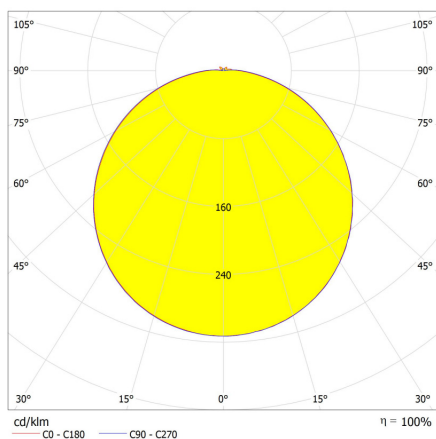

GLC28

GLC40

Photometric information

Luminous flux:	1100lm - 2800lm
Color temperature:	3000K/4000K/5700K
CRI:	CRI>80
SDCM:	3 step
Optics:	120°
Luminous efficacy:	Up to 116 lm/W

Electrical information

Voltage:	220 - 240VAC
Frequency:	50 - 60Hz
Power:	10W - 25W
PF:	>0,9
THD:	<20%
Dimming:	On/Off, DALI, Emergency, DALI+Emergency

Physical information

Body:	GLC28:PP/ GLC40:PC
Diffuser:	GLC28:PP/ GLC40:PC
Color:	White RAL 9016
Size:	Ø275x65mm/Ø400x58mm
Weight:	0,86kg/1,92kg
IP-class	IP54
IK-class	IK08
Operating temperature	-20 - +35°C
Installation:	Surface
Optional accessory	-
Warranty:	5 Years
Luminaire Lifetime (L70)	70 000 h

Technical specifications

Product code	Luminous flux	Control	CRI	CCT	Power	IP-class	Efficacy
GLC-series Ø275mm versions							
GLC2821S83C	2100lm	On/off+sensor	CRI>80	3000K/4000K/5700K	18 W	IP54	116lm/W
GLC2828N83C	1100lm - 2800lm	On/off	CRI>80	3000K/4000K/5700K	10W/15W/18W/25W	IP54	112lm/W
GLC2828N83CEM	1100lm - 2800lm	On/Off+Emergency	CRI>80	3000K/4000K/5700K	10W/15W/18W/25W	IP54	112lm/W
GLC-series Ø400mm versions							
GLC4028N83C	2800lm	On/off	CRI>80	3000K/4000K/5700K	25 W	IP54	112lm/W
GLC4028S83C	2800lm	On/off+sensor	CRI>80	3000K/4000K/5700K	25 W	IP54	112lm/W
GLC4028D83C	2800lm	DALI	CRI>80	3000K/4000K/5700K	25 W	IP54	112lm/W
GLC4028D83CEM	2800lm	DALI+Emergency	CRI>80	3000K/4000K/5700K	25 W	IP54	112lm/W

We reserve the right to change the data without prior notice. Tolerance apply: Power +/- 7% and Luminous flux +/- 7%.

Dimensions

Dimensions (mm)			
Type	D	D1	H
GLC28	275	245	65
GLC40	400	383	58

Light distribution